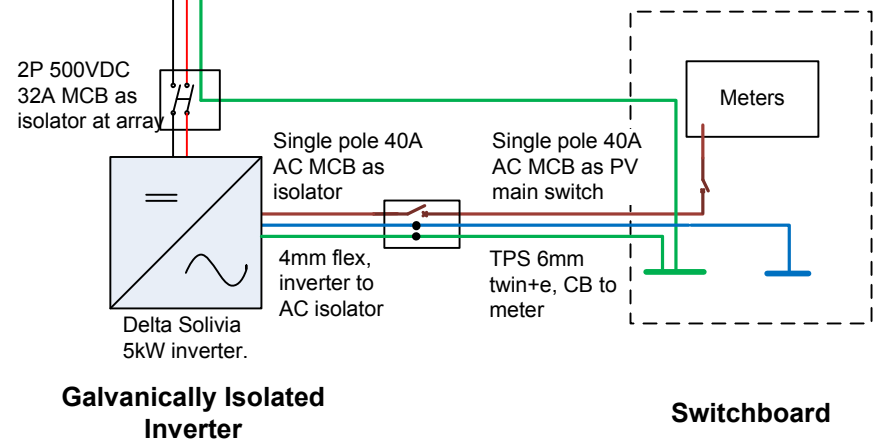

5kW array. 4 strings of 7 x 190 watt panels, 28 total.

5kW Array – System Diagram		
For Albi & Fil Burgers, Kotinga Golden Bay	By Azimuth Renewables	
	Drawing No. 1 of 2	Scale Not to Scale